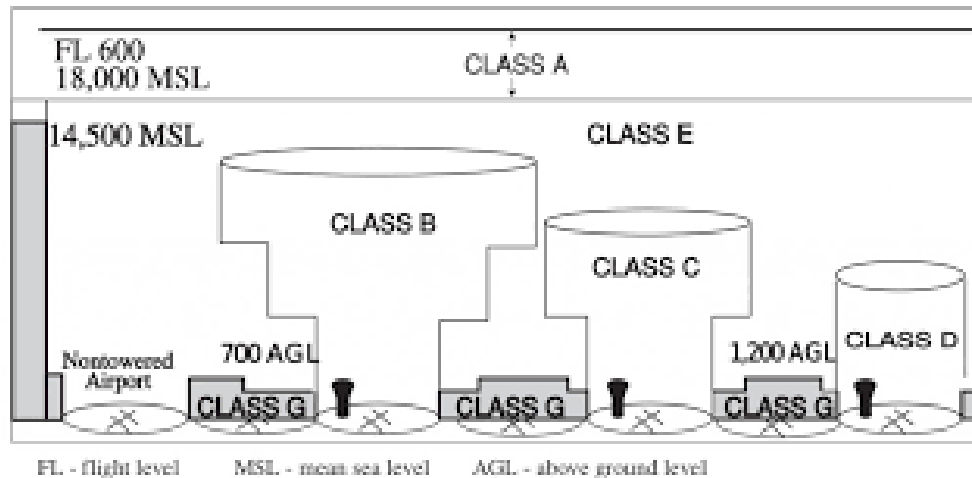

Airspace Classification

FL 600

Class A
18,000' MSL

FL - flight level MSL - mean sea level AGL - above ground level